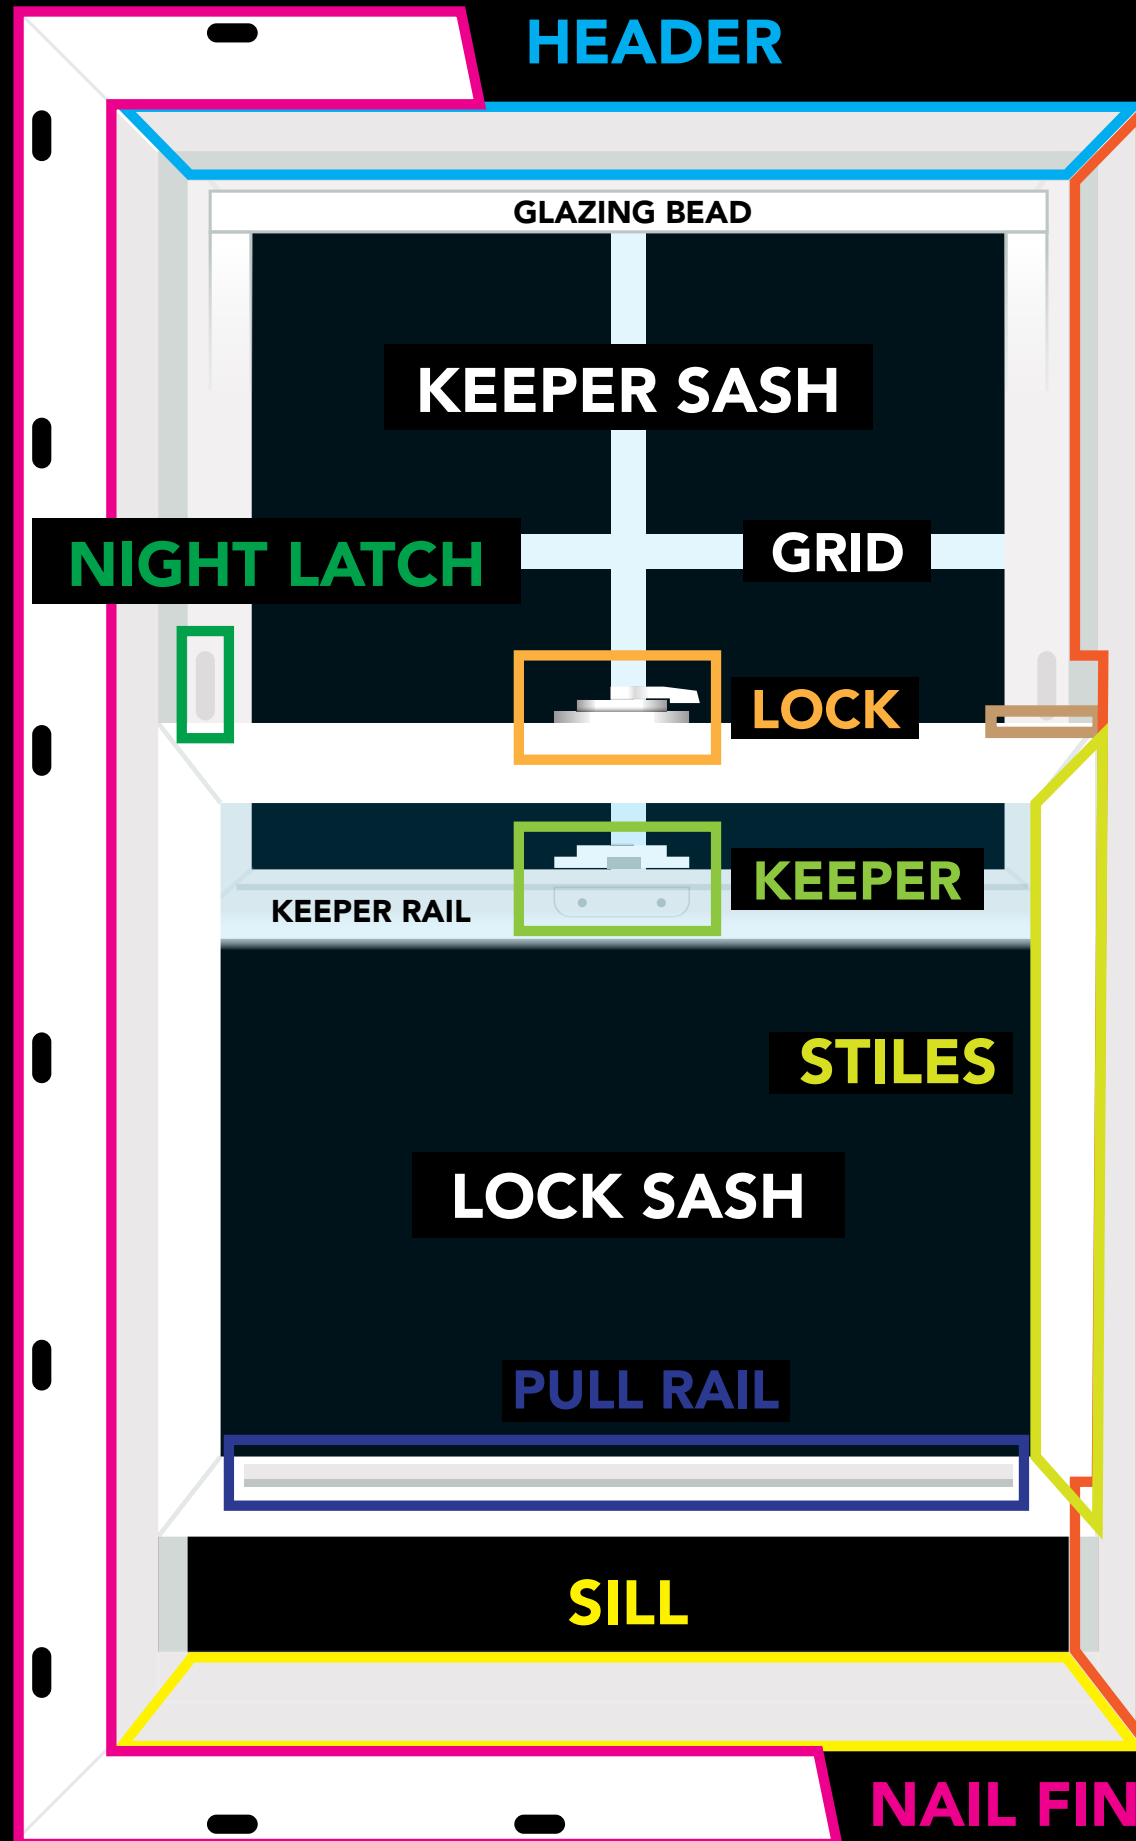

LOCK STYLES

4700
CHOICE

BALANCE

SIDE PROFILE

GRIDS

Colonial

Perimeter

Prairie

Valance

TILT LATCH

JAMB

DUAL
PANE

TRIPLE
PANE

4 9/16" OR 6 9/16"
EXTENSION JAMB