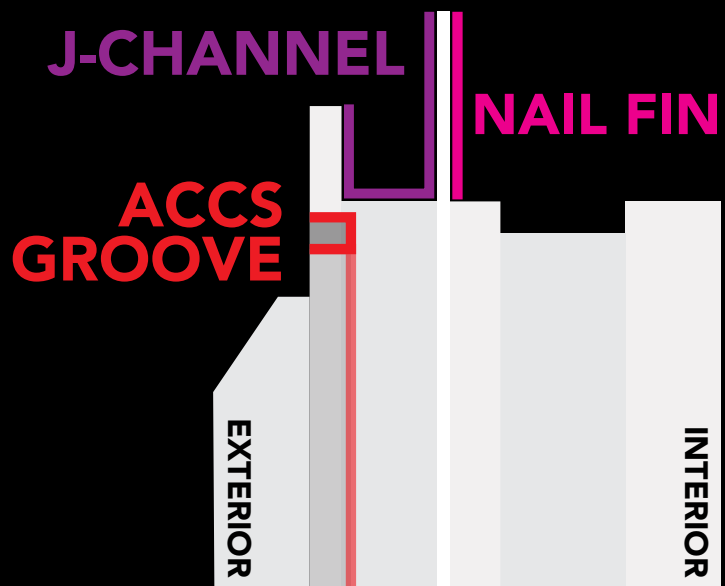

LOCK STYLES

4700
CHOICE

BALANCE

SIDE PROFILE

GRIDS

Colonial

Perimeter

Prairie

Valance

TILT LATCH

JAMB

DUAL
PANE

TRIPLE
PANE

4 9/16" OR 6 9/16"
EXTENSION JAMB